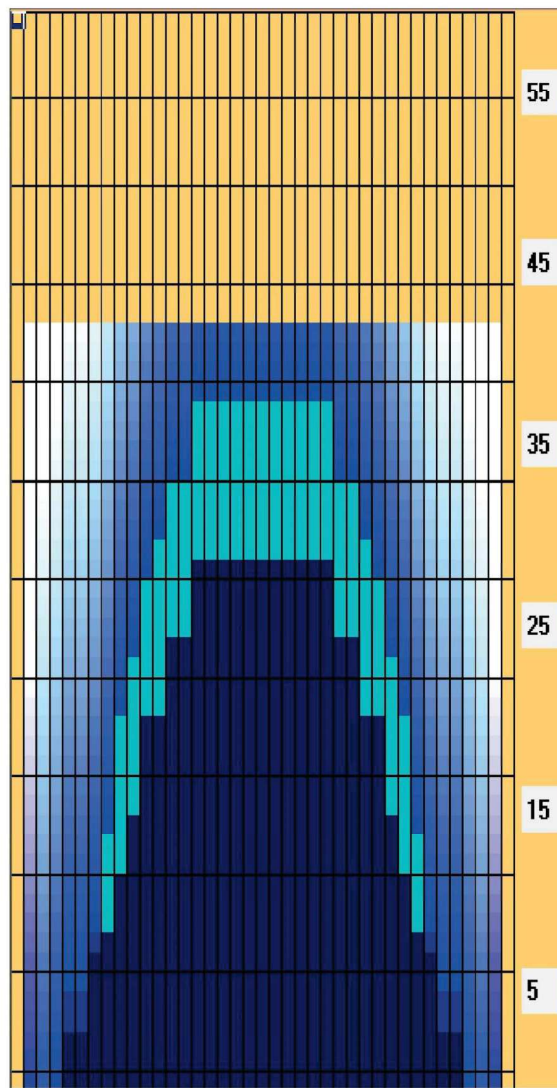

# JBC会長杯 第37回全日本年齢別ボウリング選手権大会

Oil Pattern Distance: <b>43 Feet</b>	Reverse Brush Drop: <b>43 Feet</b>	Oil Per Board: <b>50 uL</b>
Forward Oil Total: <b>27.1 mL</b>	Reverse Oil Total: <b>10.55 mL</b>	Volume Oil Total: <b>37.65 mL</b>
Forward Boards Crossed: <b>542 Boards</b>	Reverse Boards Crossed: <b>211 Boards</b>	Total Boards Crossed: <b>753 Boards</b>

	Start	Stop	Loads	Speed	Crossed	Start	End	Feet	T.Oil
1	3L	3R	1	10	35	0.0	0.0	0.0	1750
2	4L	4R	2	10	66	0.0	2.8	2.8	3300
3	5L	5R	3	10	93	2.8	7.0	4.2	4650
4	7L	7R	3	10	81	7.0	11.2	4.2	4050
5	6L	6R	3	14	75	11.2	17.1	5.9	3750
6	9L	9R	3	14	69	17.1	23.0	5.9	3450
7	10L	10R	2	14	42	23.0	26.9	3.9	2100
8	11L	11R	2	14	38	26.9	30.8	3.9	1900
9	12L	12R	1	14	17	30.8	32.7	1.9	850
10	13L	13R	1	22	15	32.7	35.8	3.1	750
11	15L	15R	1	26	11	35.8	39.4	3.6	550
12	2L	2R	0	30	0	39.4	43.0	3.6	0

⏪ ⏩ ⏴ ⏵ Forward Reverse More

	Start	Stop	Loads	Speed	Crossed	Start	End	Feet	T.Oil
1	2L	2R	0	30	0	43.0	31.0	-12.0	0
2	15L	15R	1	30	11	31.0	26.8	-4.2	550
3	13L	13R	1	30	15	26.8	22.6	-4.2	750
4	11L	11R	1	30	19	22.6	18.4	-4.2	950
5	10L	10R	1	26	21	18.4	14.8	-3.6	1050
6	9L	9R	1	22	23	14.8	11.7	-3.1	1150
7	7L	7R	1	22	27	11.7	8.6	-3.1	1350
8	5L	5R	2	18	62	8.6	3.5	-5.1	3100
9	4L	4R	1	18	33	3.5	1.0	-2.5	1650
10	2L	2R	0	10	0	1.0	0.0	-1.0	0

⏪ ⏩ ⏴ ⏵ Forward Reverse More

Conditioner:  
Type In or Select One

TransferType:  
Type In or Select One

- Forward
- Reverse
- Combined
- Buff

Item	3L-7L:18L-18R	8L-12L:18L-18R	13L-17L:18L-18R	18L-18R:17R-13R	18L-18R:12R-8R	18L-18R:7R-3R
Description	Outside Track:Middle	Middle Track:Middle	Inside Track:Middle	Middle: Inside Track	Middle:Middle Track	Middle:Outside Track
Track Zone Ratio	4.31	1.38	1.03	1.03	1.38	4.31